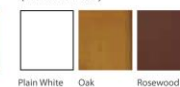

Front Door 1

Manufacturer:- Total Glass

Range:- The Castle Collection Composite Doors

Colour:- Oak

Available glass designs

External Door Colour (white inside)

Frame Colour (white inside)

25

Quatford door

Front Door 2

Manufacturer:- Total Glass

Range:- The Castle Collection Composite Doors

Colour:- Black

Available glass designs

External Door Colour (white inside)

Frame Colour (white inside)

24

Cast Stone Head and Cills

Manufacturer: -
PD Eden Hall

Colour:-
Bath

Tudor Panelling

Material:- Timber
(Cedar)

Colour:- Brown

**Brickwork Dental/Sailor
Course**

Colour:
Painted White

<p>Porch</p> <p>Manufacturer:- Natural Oak Timber with Brick Pillars</p> <p>Colour:- Treated Natural Oak Varnish</p>	