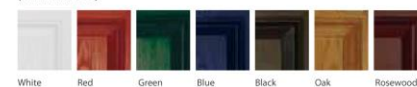

Front Door 1

Manufacturer:- Total Glass

Range:- The Castle Collection Composite Doors

Colour:- Oak

Available glass designs

External Door Colour (white inside)

Frame Colour (white inside)

25

Quatford door

Front Door 2

Manufacturer:- Total Glass

Range:- The Castle Collection Composite Doors

Colour:- Black

Available glass designs

External Door Colour (white inside)

Frame Colour (white inside)

24

Cast Stone Head and Cills

Manufacturer: -
PD Eden Hall

Colour:-
Bath

Tudor Panelling

Material:- Timber
(Cedar)

Colour:- Brown

**Brickwork Dental/Sailor
Course**