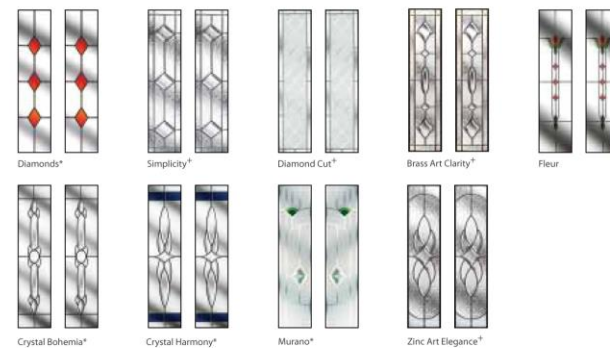

Front Door 1

Manufacturer:- Total Glass

Range:- The Castle Collection Composite Doors

Colour:- Oak

Available glass designs

External Door Colour (white inside)

Frame Colour (white inside)

25

Quatford door

Front Door 2

Manufacturer:- Total Glass

Range:- The Castle Collection Composite Doors

Colour:- Black

Available glass designs

External Door Colour (white inside)

Frame Colour (white inside)

24

Cast Stone Head and Cills

Manufacturer: -
PD Eden Hall

Colour:-
Bath

Tudor Panelling

Material:- Timber
(Cedar)

Colour:- Brown

**Brickwork Dental/Sailor
Course**