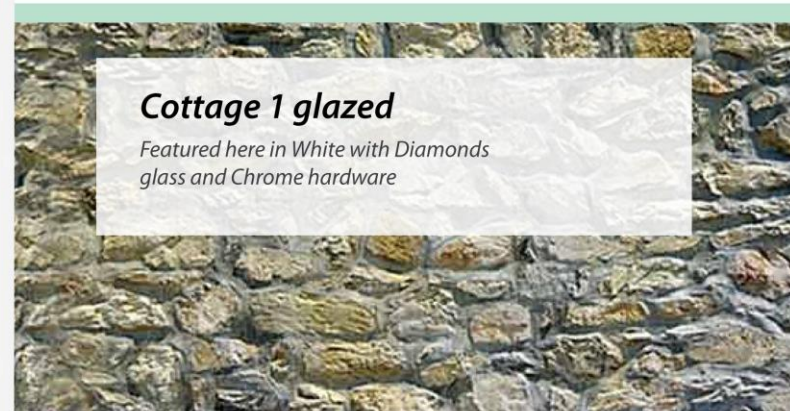

Ravenscraig door

Front Door 1

Manufacturer:- Total Glass

Range:- The Castle Collection Composite Doors

Colour:- Oak

Available glass designs

External Door Colour (white inside)

Frame Colour (white inside)

25