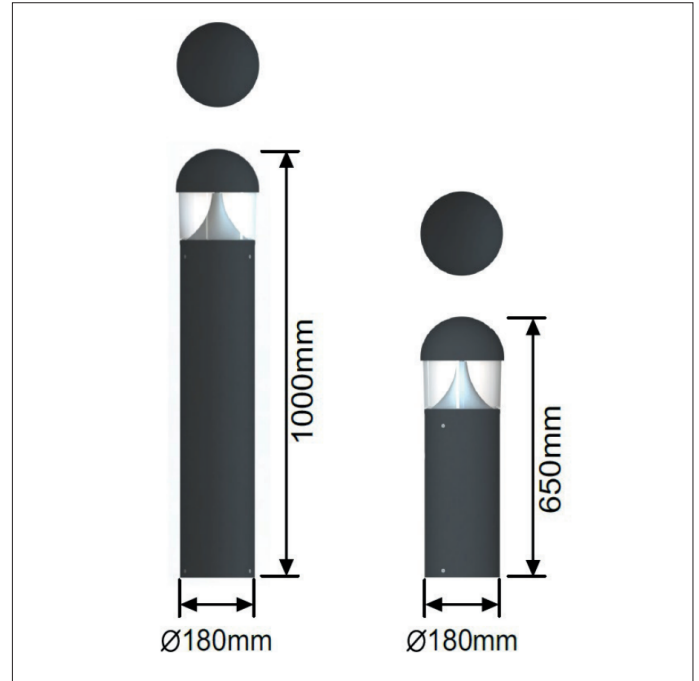

Hampshire

Bollards

Innovation.
Collaboration.
Illumination.

External Lighting

Key Features

- IP65 suitable for external environments
- Impact rating of IK10
- Beam angle : Symmetrical
- Nominal life-time of 100,000h
- Colour stability with 3 step MacAdam

Accessories

- For black option suffix /BLK
- Root Attachment /HAM/ROOT

i.e. HAM/10/1320/4/BLK =
Hampshire LED Bollard, 1000mm, 1320lm, 4000K, Black.

Part No.	W	Lm	Height (mm)
HAM/6/1780/4	10	1320	650mm
HAM/10/1780/4	10	1320	1000mm